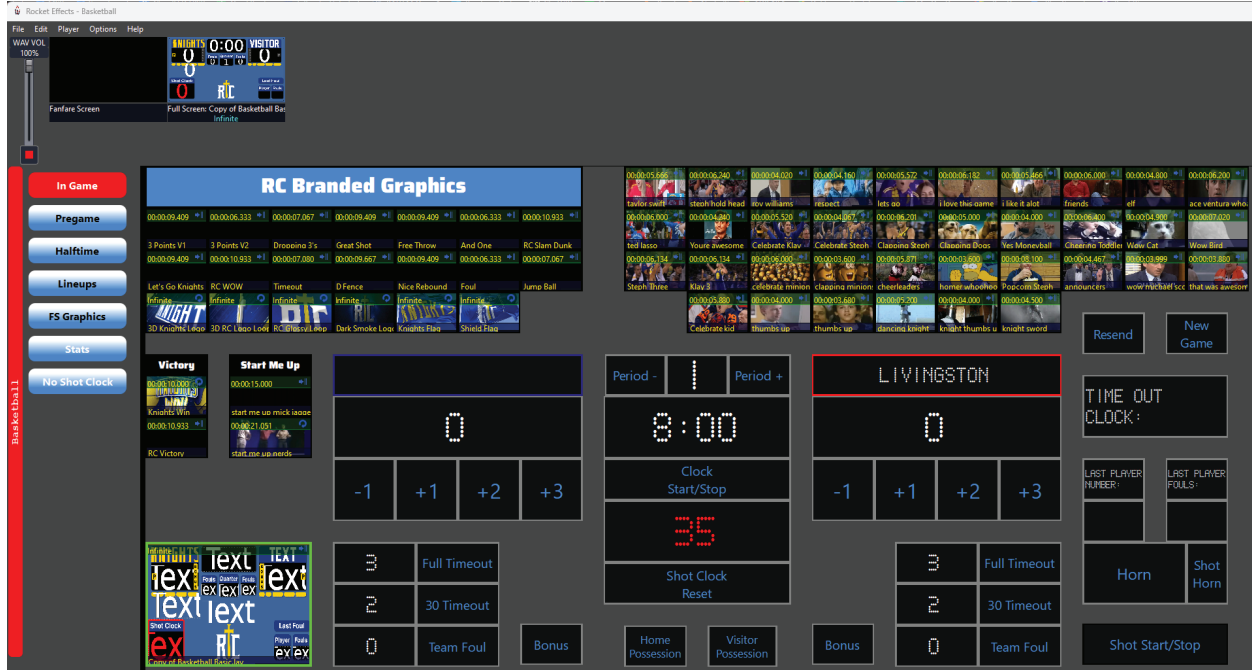

Rocket Effects — 2024 —

2024 1U Game Control Server

olympianled.com

System Overview

The Rocket Effects 2024 software is a comprehensive and versatile solution designed to streamline live event scoring and video management across a wide range of sports. This software seamlessly integrates into our control systems, enabling rapid switching between customized scoreboard layouts, video playback, and game scoring—all within a unified interface.

System Hardware Specifications

Rocket Effects 2024 operates on a robust hardware platform optimized for performance and reliability in demanding environments. The system specifications are as follows:

- **Power Input:** USB-C Power Input
- **Operating System:** Windows 11 IoT Enterprise 2024 LTSC
- **Processor:** Intel J4125 Quad-Core Processor
- **Memory:** 8 GB RAM
- **Storage:** 128 GB SSD Hard Drive
- **Additional Storage:** 1x MicroSD Card Slot
- **Connectivity:**
 - 4x USB 3.0 Ports
 - 1x RJ45 Gigabit Ethernet Port
 - 2x RS232 Ports
- **Video Output:**
 - 2x HDMI 1.4 Outputs

Here is an example of scoring and videos mixed together

And player lineups:

The scoreboard layouts are also fully customizable in our Designer program: